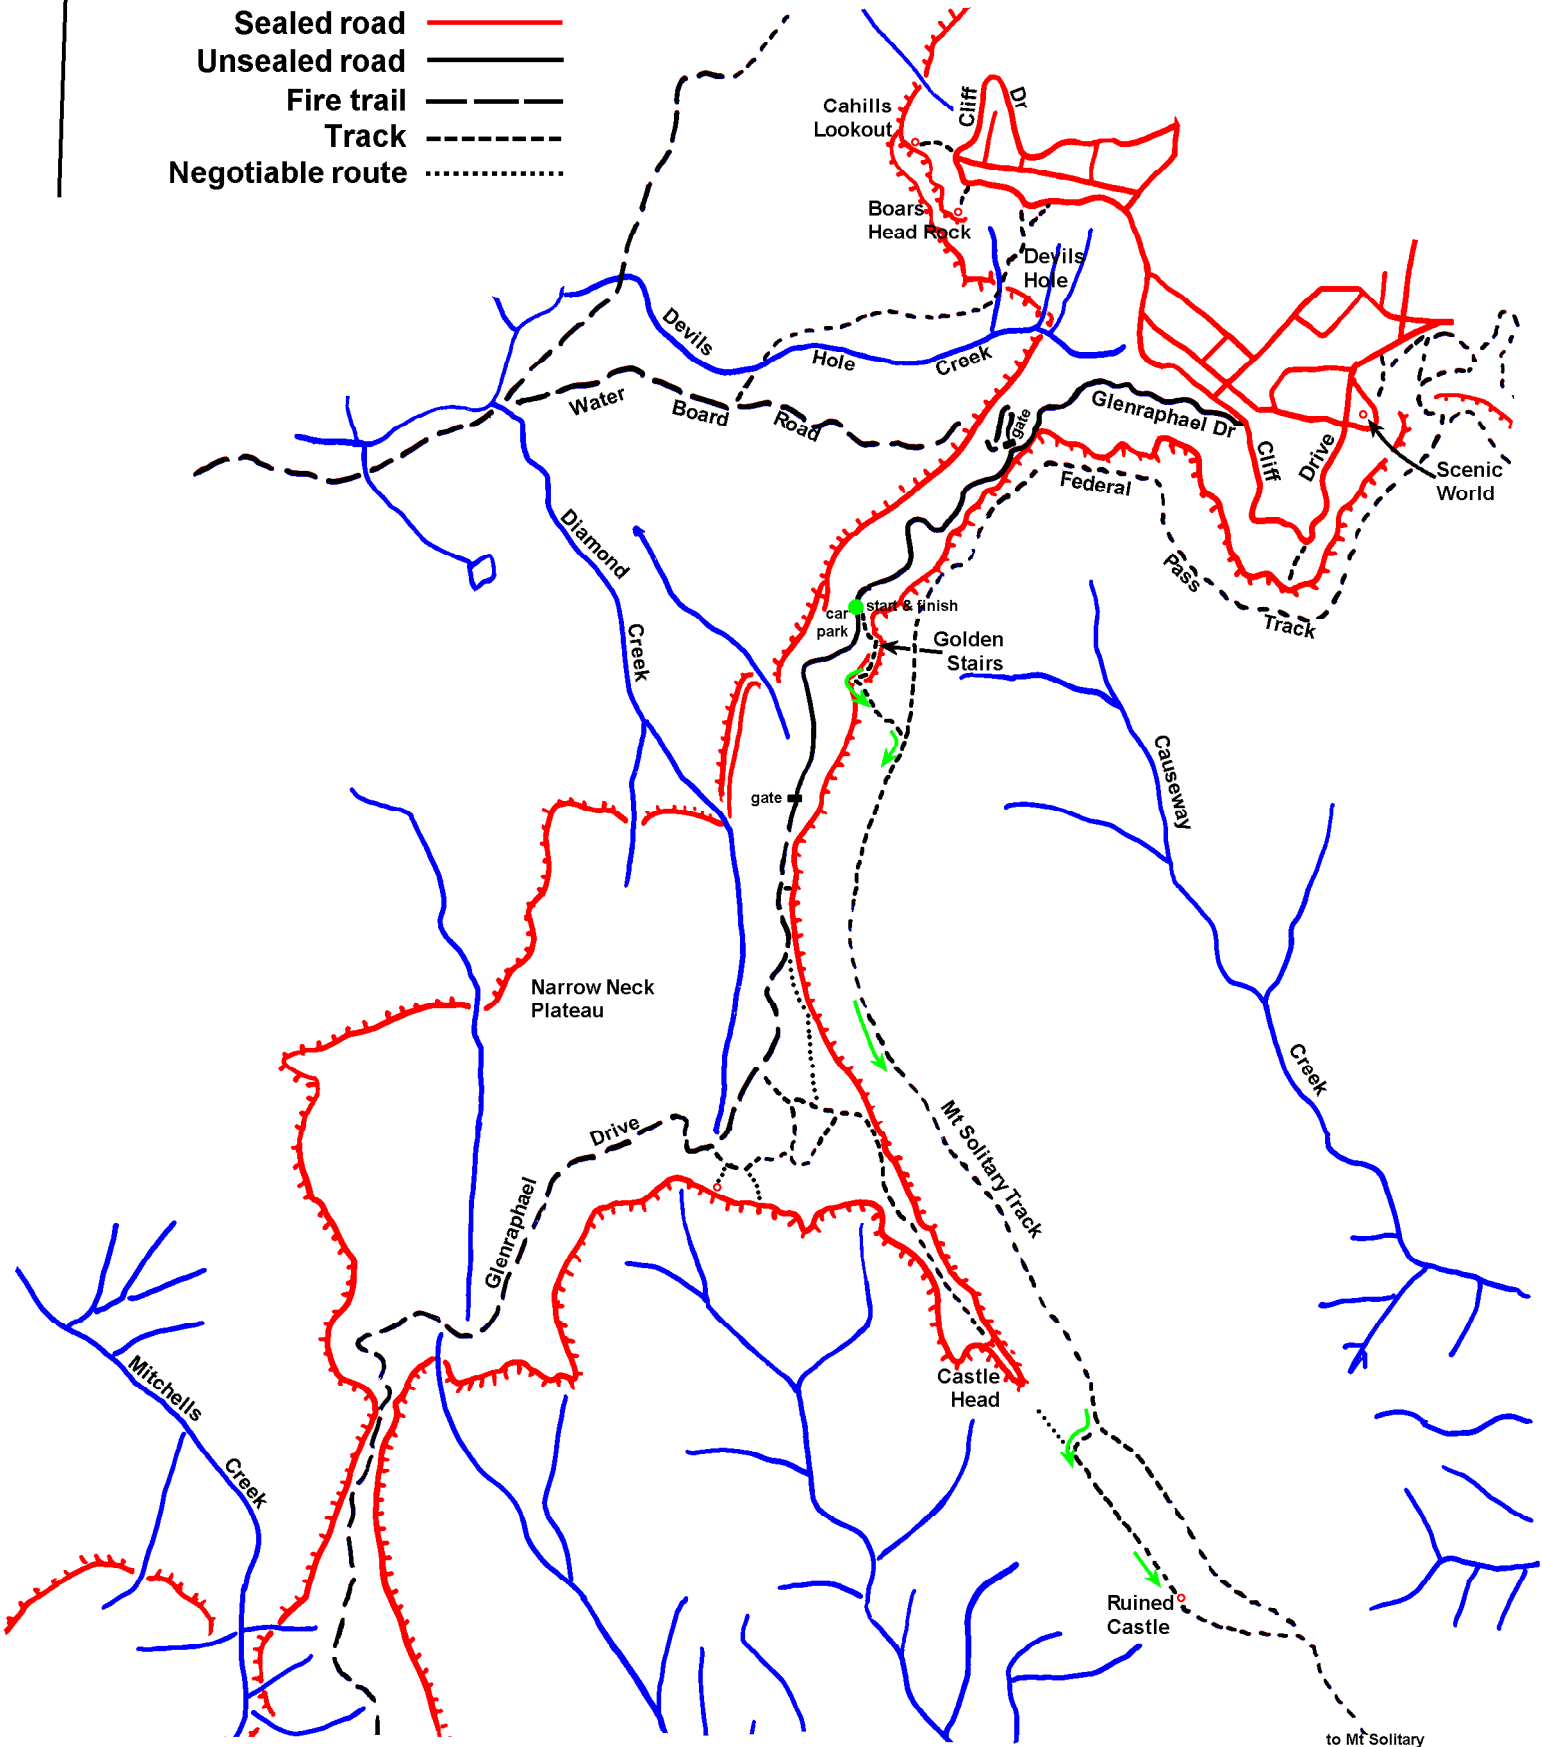

GN

1km

Ruined Castle - Map 1 of 1

- Sealed road 
- Unsealed road 
- Fire trail 
- Track 
- Negotiable route 

to Mt Solitary